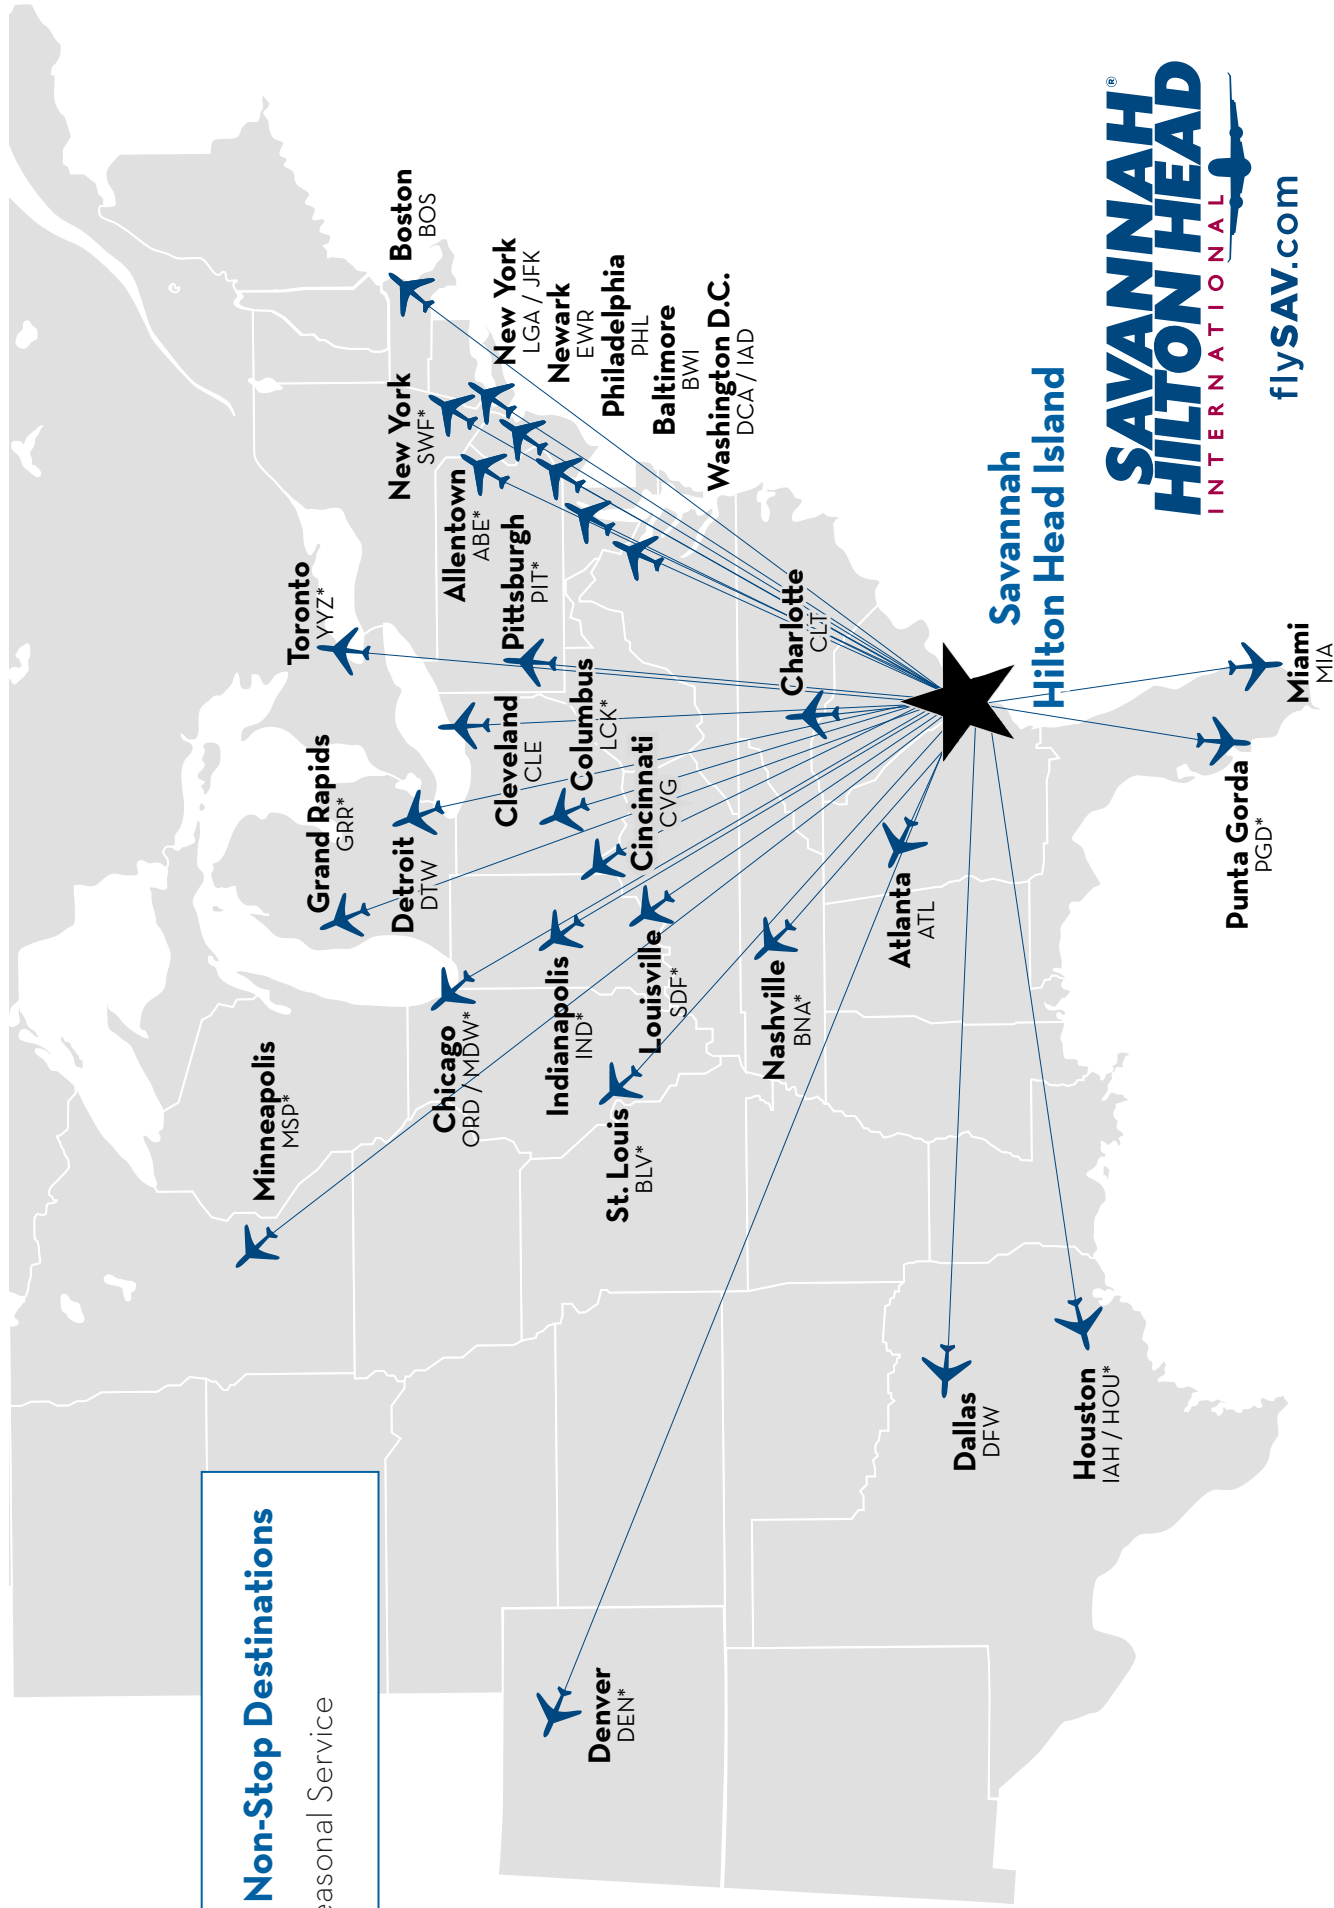

NONSTOP DESTINATIONS

32 Non-Stop Destinations

*Seasonal Service

SAVANNAH
HILTON HEAD
INTERNATIONAL

flySAV.com

flySAV.com