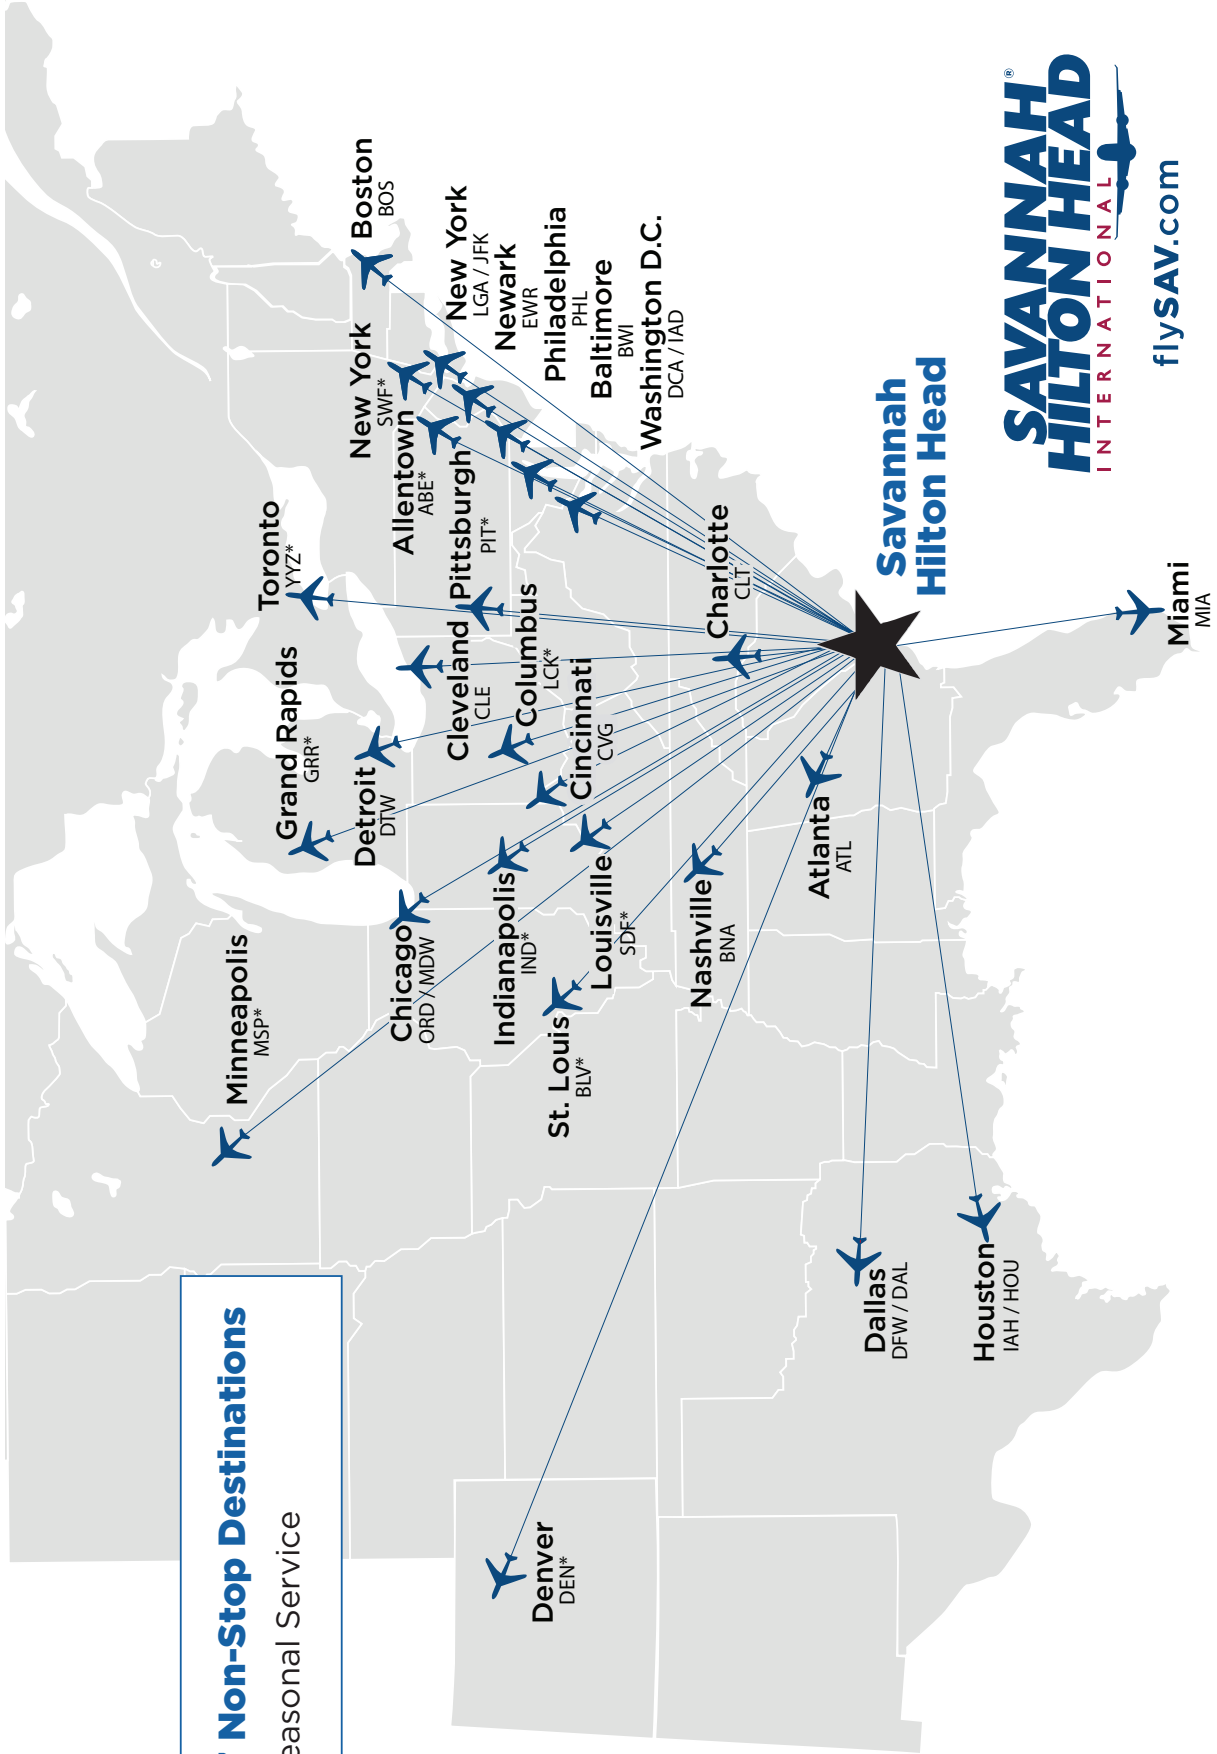

Weekly nonstop departures to
GRAND RAPIDS GRR*

Weekly nonstop departures to
HOUSTON HOU*

Weekly nonstop departures to
INDIANAPOLIS IND*

Weekly nonstop departures to
LOUISVILLE SDF*

Weekly nonstop departures to
NASHVILLE BNA*

Daily nonstop departures to
CHICAGO O'HARE ORD*

Daily nonstop departures to
DALLAS DFW

Weekend nonstop departures to
LAGUARDIA LGA

Daily nonstop departures to
MIAMI MIA

Weekday nonstop departures to
PHILADELPHIA PHL

Service beginning March 2021

Daily nonstop departures to
BALTIMORE BWI

Daily nonstop departures to
CHICAGO MDW

Daily nonstop departures to
DALLAS DAL

Daily nonstop departures to
HOUSTON HOU

Daily nonstop departures to
NASHVILLE BNA

Daily nonstop departures to
NEWARK EWR

Daily nonstop departures to
WASHINGTON IAD

* Indicates Seasonal Service. See Airline for current schedules and details.

Last Updated August 2020

27 Non-Stop Destinations