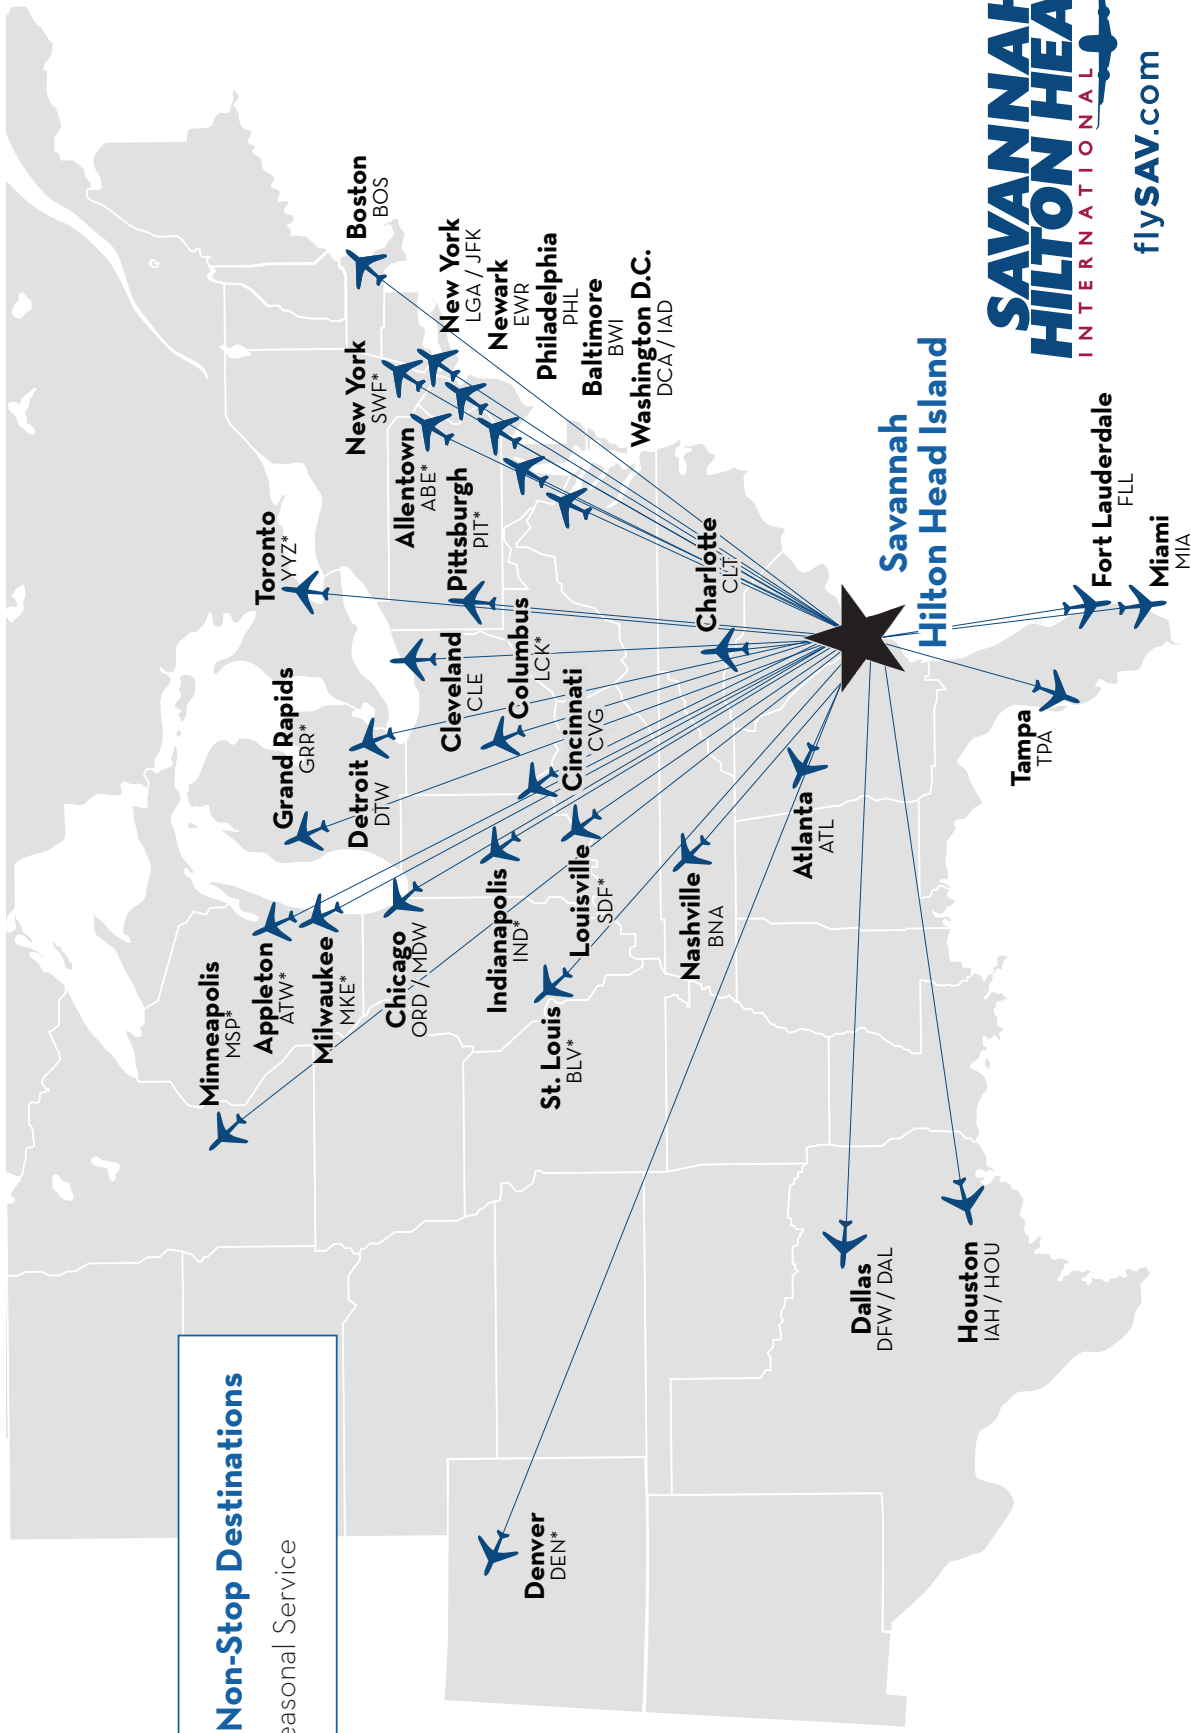

Weekly nonstop departures to  
**COLUMBUS LCK\***

Weekly nonstop departures to  
**GRAND RAPIDS GRR\***

Weekly nonstop departures to  
**HOUSTON HOU\***

Weekly nonstop departures to  
**INDIANAPOLIS IND\***

Daily nonstop departures to  
**DETROIT DTW**

Daily nonstop departures to  
**NEW YORK JFK**

Daily nonstop departures to  
**NEW YORK LGA**

**FRONTIER**

www.flyfrontier.com | (801) 401-9000

Weekly nonstop departures to  
**PHILADELPHIA PHL\***

Daily nonstop departures to  
**HOUSTON HOU**

Daily nonstop departures to  
**NASHVILLE BNA**

Weekly nonstop departure to  
**ST. LOUIS STL**

Weekly nonstop departure to  
**DENVER DEN**

 **sun country airlines.**

Daily nonstop departures to  
**HOUSTON IAH**

Weekly nonstop departures to  
**MILWAUKEE MKE\***

Daily nonstop departures to  
**NEWARK EWR**

Daily nonstop departures to  
**WASHINGTON IAD**

**31 Non-Stop Destinations**  
\*Seasonal Service