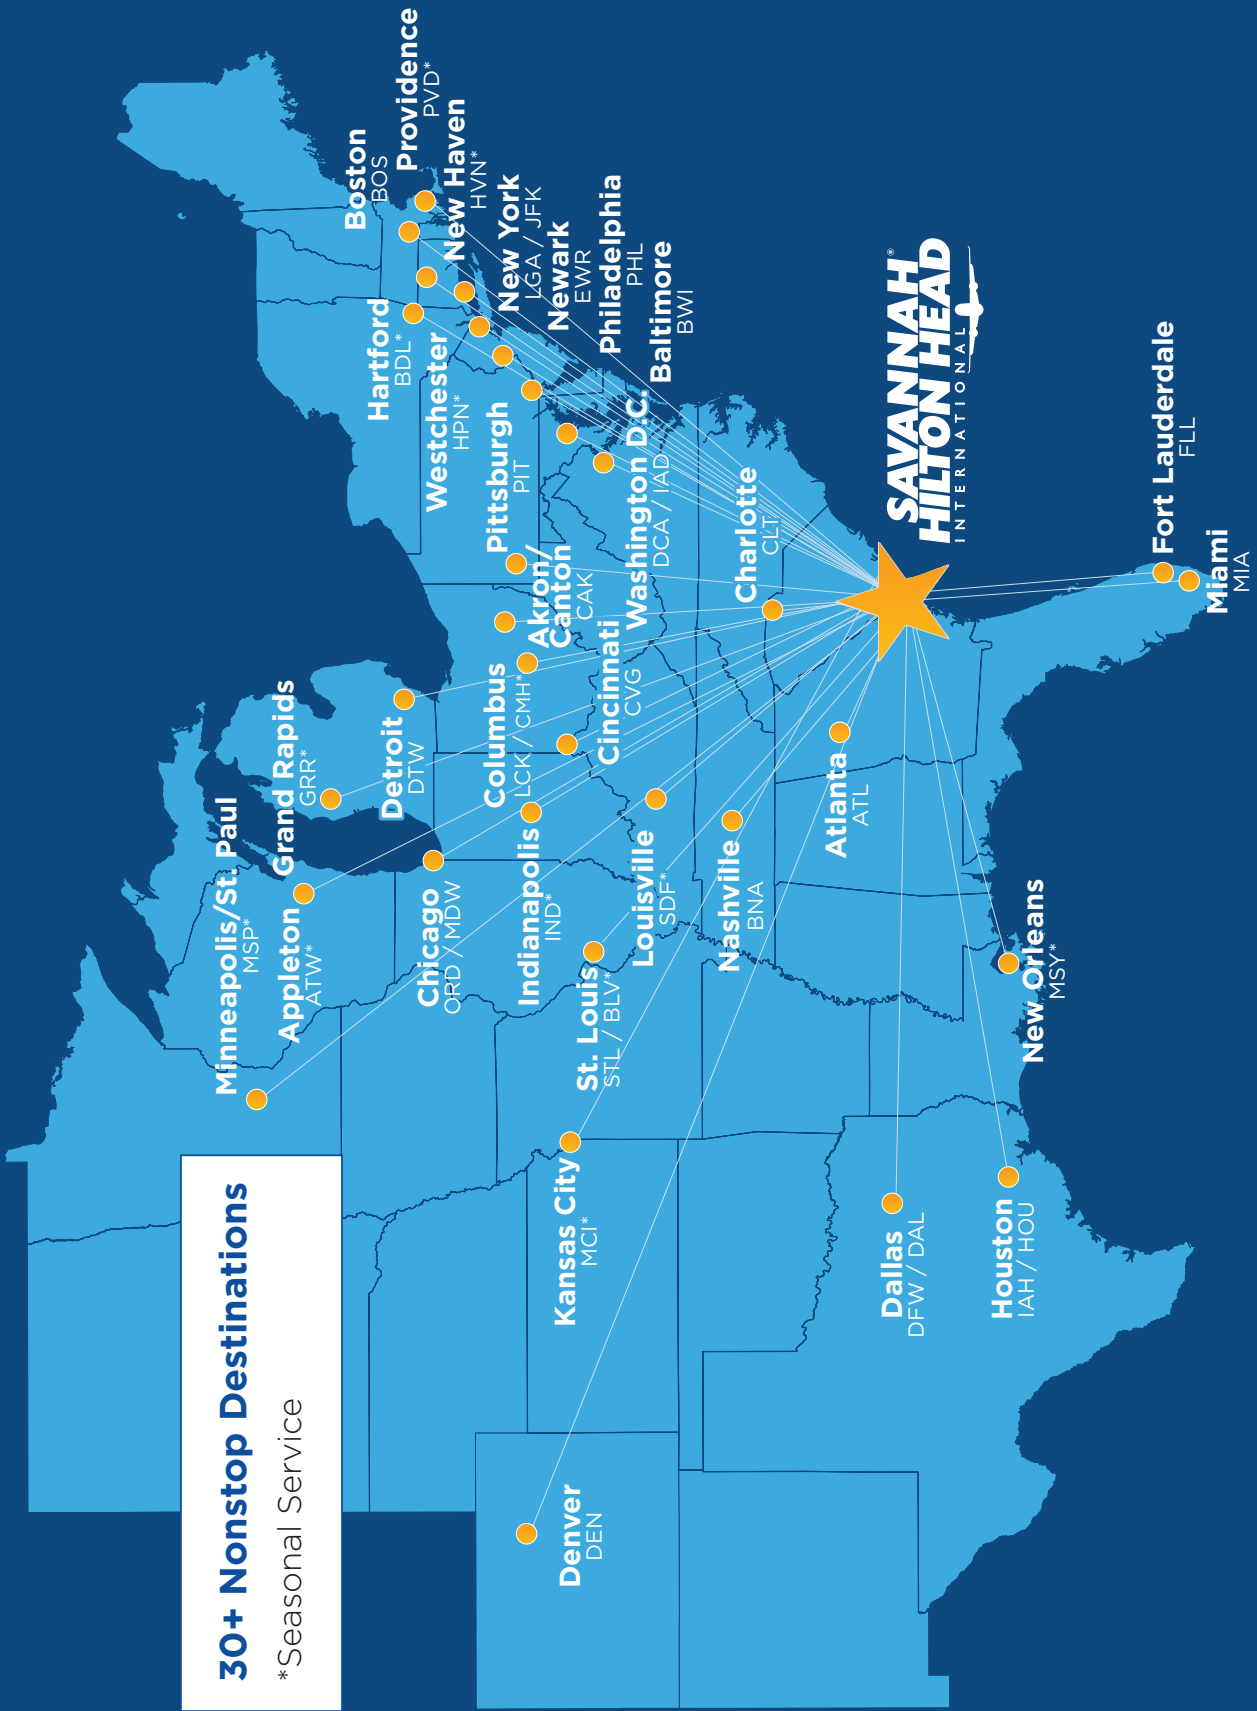

CINCINNATI CVG

COLUMBUS LCK

FORT LAUDERDALE/MIAMI FLL

GRAND RAPIDS GRR*

INDIANAPOLIS IND*

LOUISVILLE SDF*

NEWARK EWR

PITTSBURGH PIT

www.flybreeze.com

AKRON CANTON CAK*

FORT LAUDERDALE FLL*

HARTFORD BDL*

NEW ORLEANS MSY*

PROVIDENCE PVD*

WESTCHESTER HPN*

COLUMBUS, OHIO, CMH*

KANSAS CITY MCI*

NASHVILLE BNA

ST. LOUIS STL*

www.suncountry.com | (800) 359-6786

MINNEAPOLIS/ST. PAUL MSP*

www.united.com | (800) 241-6522

CHICAGO O'HARE ORD

DENVER DEN

HOUSTON IAH

NEWARK EWR

WASHINGTON IAD

NONSTOP DESTINATIONS

30+ Nonstop Destinations

*Seasonal Service